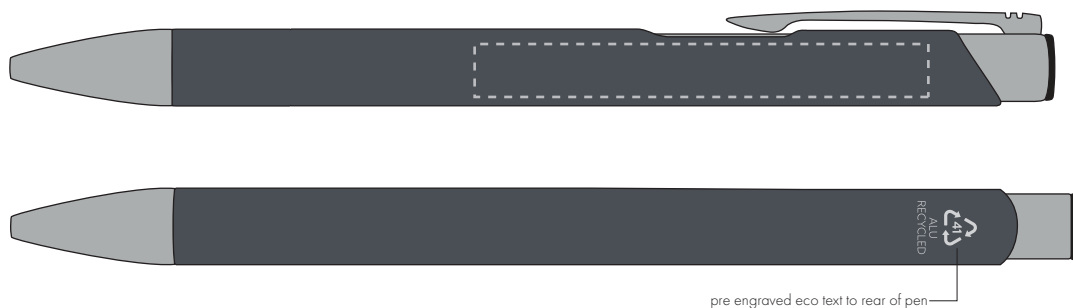

Your Ref:
Our Ref:Quantity:
Version: 1Product Code: TPC982001
Product Colour: DARK GREY**PRINTING CONCERNS:**

We stock this item in the following colours

**PANTONE REFERENCE(S)**

- Colour 1
- Colour 2
- Colour 3
- Colour 4

ARTWORK SCALE 100%

ARTWORK SCALE 100%
Side Print Area:
60mm x 7mm

Product Image for visualisation
- colours may vary

The dashed line is to demonstrate print area and will not appear on your printed item

PLEASE NOTE: